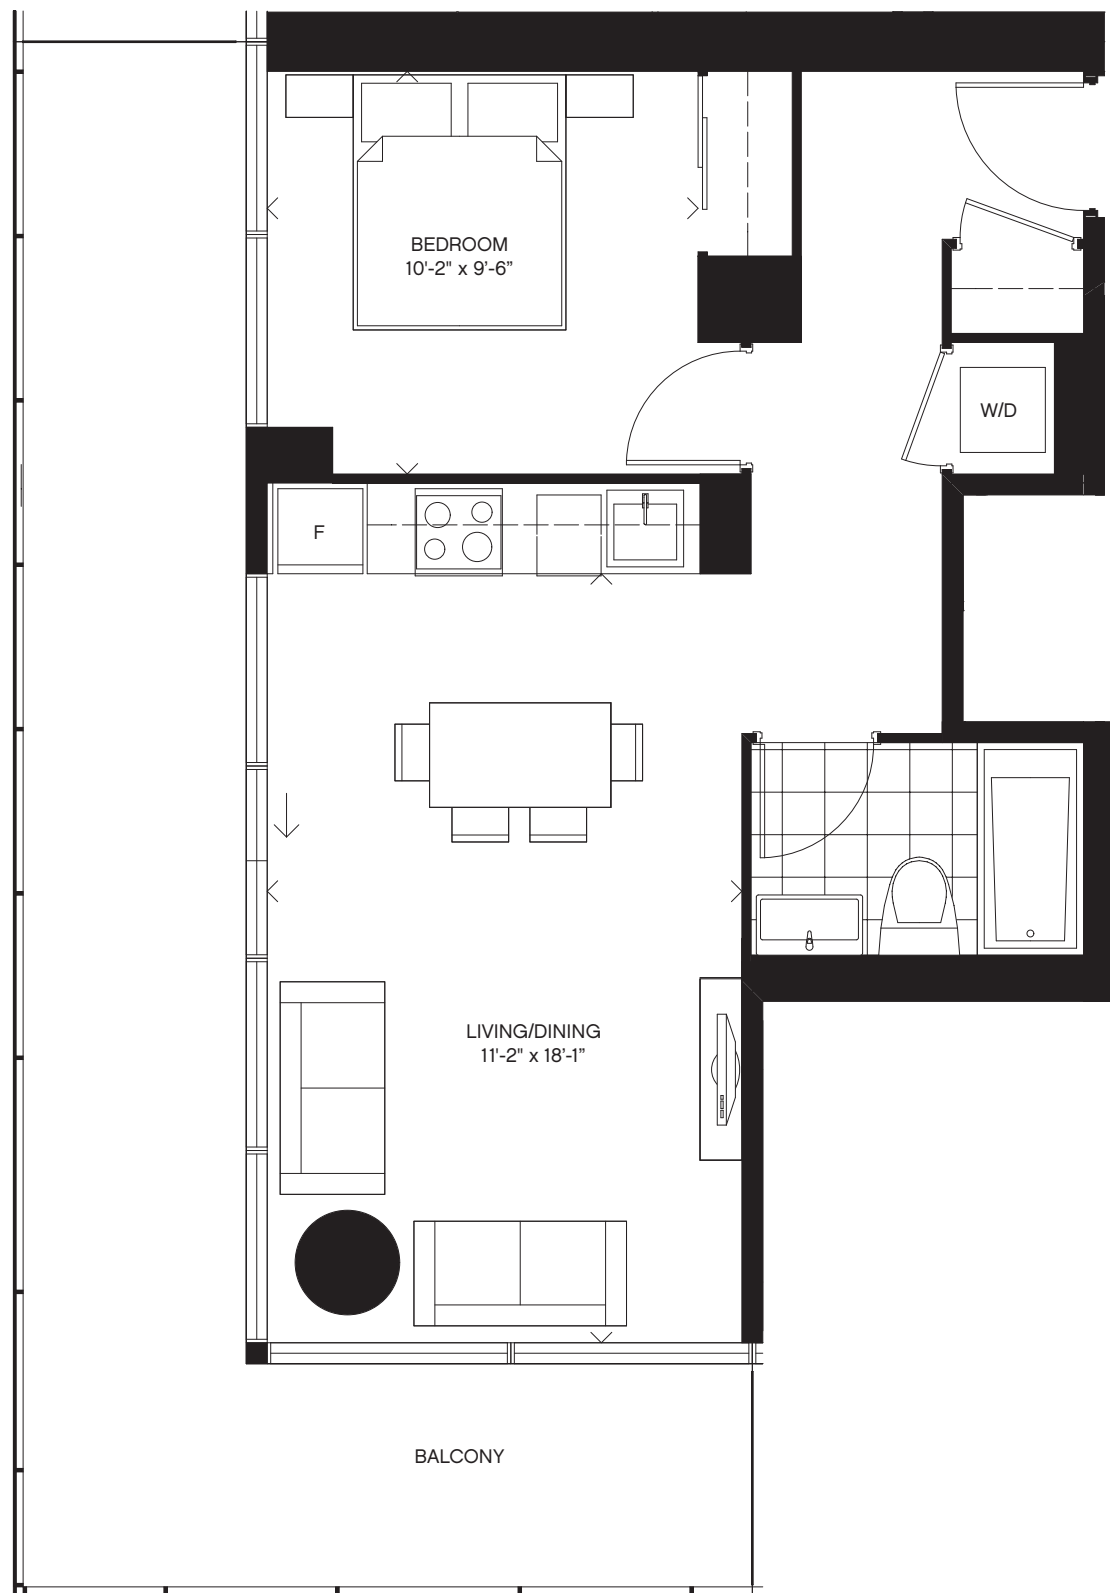

NAVY studio/junior 1 bedroom

Suite: 347 sq.ft.

Balcony: 102 sq.ft.

Total: 449 sq.ft.

furnished by
MISSONI HOME

FLOORS 4-32

ALL DIMENSIONS ARE APPROXIMATE AND SUBJECT TO NORMAL CONSTRUCTION VARIANCES. DIMENSIONS MAY EXCEED THE USEABLE FLOOR AREA. SIZES AND SPECIFICATIONS SUBJECT TO CHANGE WITHOUT NOTICE. FURNITURE IS DISPLAYED FOR ILLUSTRATION PURPOSES ONLY AND DOES NOT NECESSARILY REFLECT THE ELECTRICAL PLAN FOR THE SUITE. SUITES ARE SOLD UNFURNISHED. E. & O. E.

ALL DIMENSIONS ARE APPROXIMATE AND SUBJECT TO NORMAL CONSTRUCTION VARIANCES. DIMENSIONS MAY EXCEED THE USEABLE FLOOR AREA. SIZES AND SPECIFICATIONS SUBJECT TO CHANGE WITHOUT NOTICE. FURNITURE IS DISPLAYED FOR ILLUSTRATION PURPOSES ONLY AND DOES NOT NECESSARILY REFLECT THE ELECTRICAL PLAN FOR THE SUITE. SUITES ARE SOLD UNFURNISHED. E. & O. E.

Cresford
YOUR LIFE. YOUR STYLE.

SIENNA 1 bedroom

Suite: 532 sq.ft.

Balcony: 263 sq.ft.

Total: 795 sq.ft.

furnished by
MISSONI HOME

FLOORS 4-32

ALL DIMENSIONS ARE APPROXIMATE AND SUBJECT TO NORMAL CONSTRUCTION VARIANCES. DIMENSIONS MAY EXCEED THE USEABLE FLOOR AREA. SIZES AND SPECIFICATIONS SUBJECT TO CHANGE WITHOUT NOTICE. FURNITURE IS DISPLAYED FOR ILLUSTRATION PURPOSES ONLY AND DOES NOT NECESSARILY REFLECT THE ELECTRICAL PLAN FOR THE SUITE. SUITES ARE SOLD UNFURNISHED. E. & O. E.