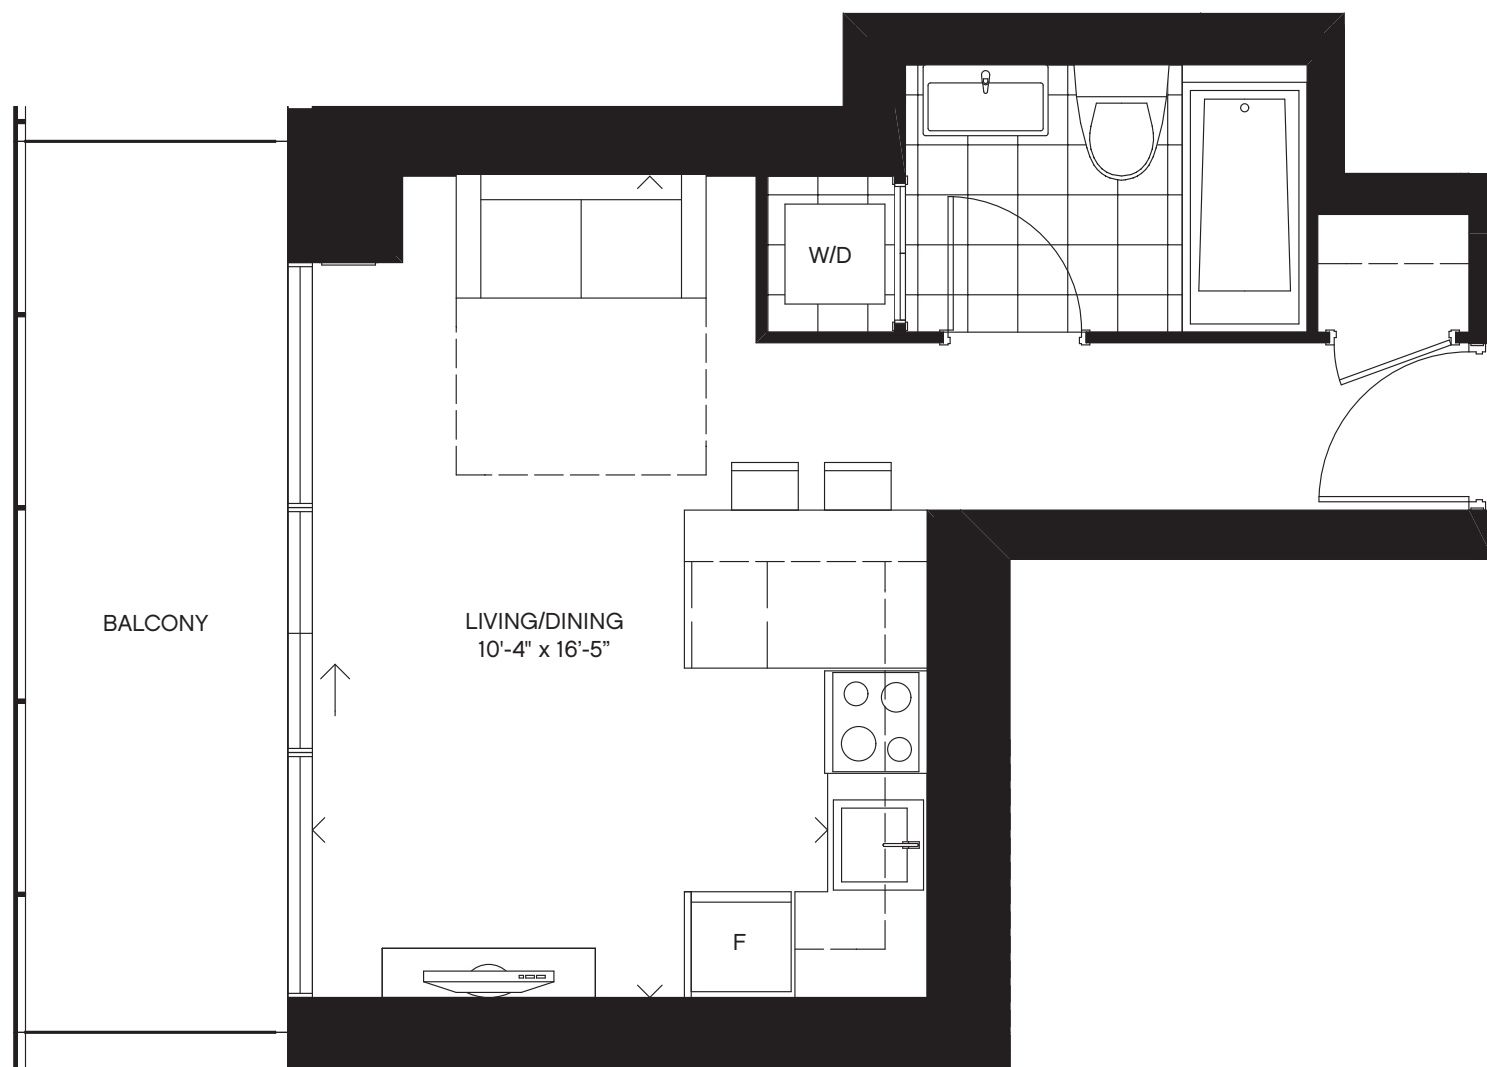

NAVY studio/junior 1 bedroom

Suite: 347 sq.ft.

Balcony: 102 sq.ft.

Total: 449 sq.ft.

furnished by
MISSONI HOME

FLOORS 4-32

ALL DIMENSIONS ARE APPROXIMATE AND SUBJECT TO NORMAL CONSTRUCTION VARIANCES. DIMENSIONS MAY EXCEED THE USEABLE FLOOR AREA. SIZES AND SPECIFICATIONS SUBJECT TO CHANGE WITHOUT NOTICE. FURNITURE IS DISPLAYED FOR ILLUSTRATION PURPOSES ONLY AND DOES NOT NECESSARILY REFLECT THE ELECTRICAL PLAN FOR THE SUITE. SUITES ARE SOLD UNFURNISHED. E. & O. E.

Cresford
YOUR LIFE. YOUR STYLE.

MAGENTA studio

Suite: 350 sq.ft.

Balcony: 94 sq.ft.

Total: 444 sq.ft.

furnished by
MISSONI HOME

FLOORS 33-46

FLOORS 4-32

Cresford
YOUR LIFE. YOUR STYLE.

VIOLET studio

Suite: 359 sq.ft.

Balcony: 97 sq.ft.

Total: 456 sq.ft.

furnished by
MISSONI HOME

FLOORS 33-46

FLOORS 4-32