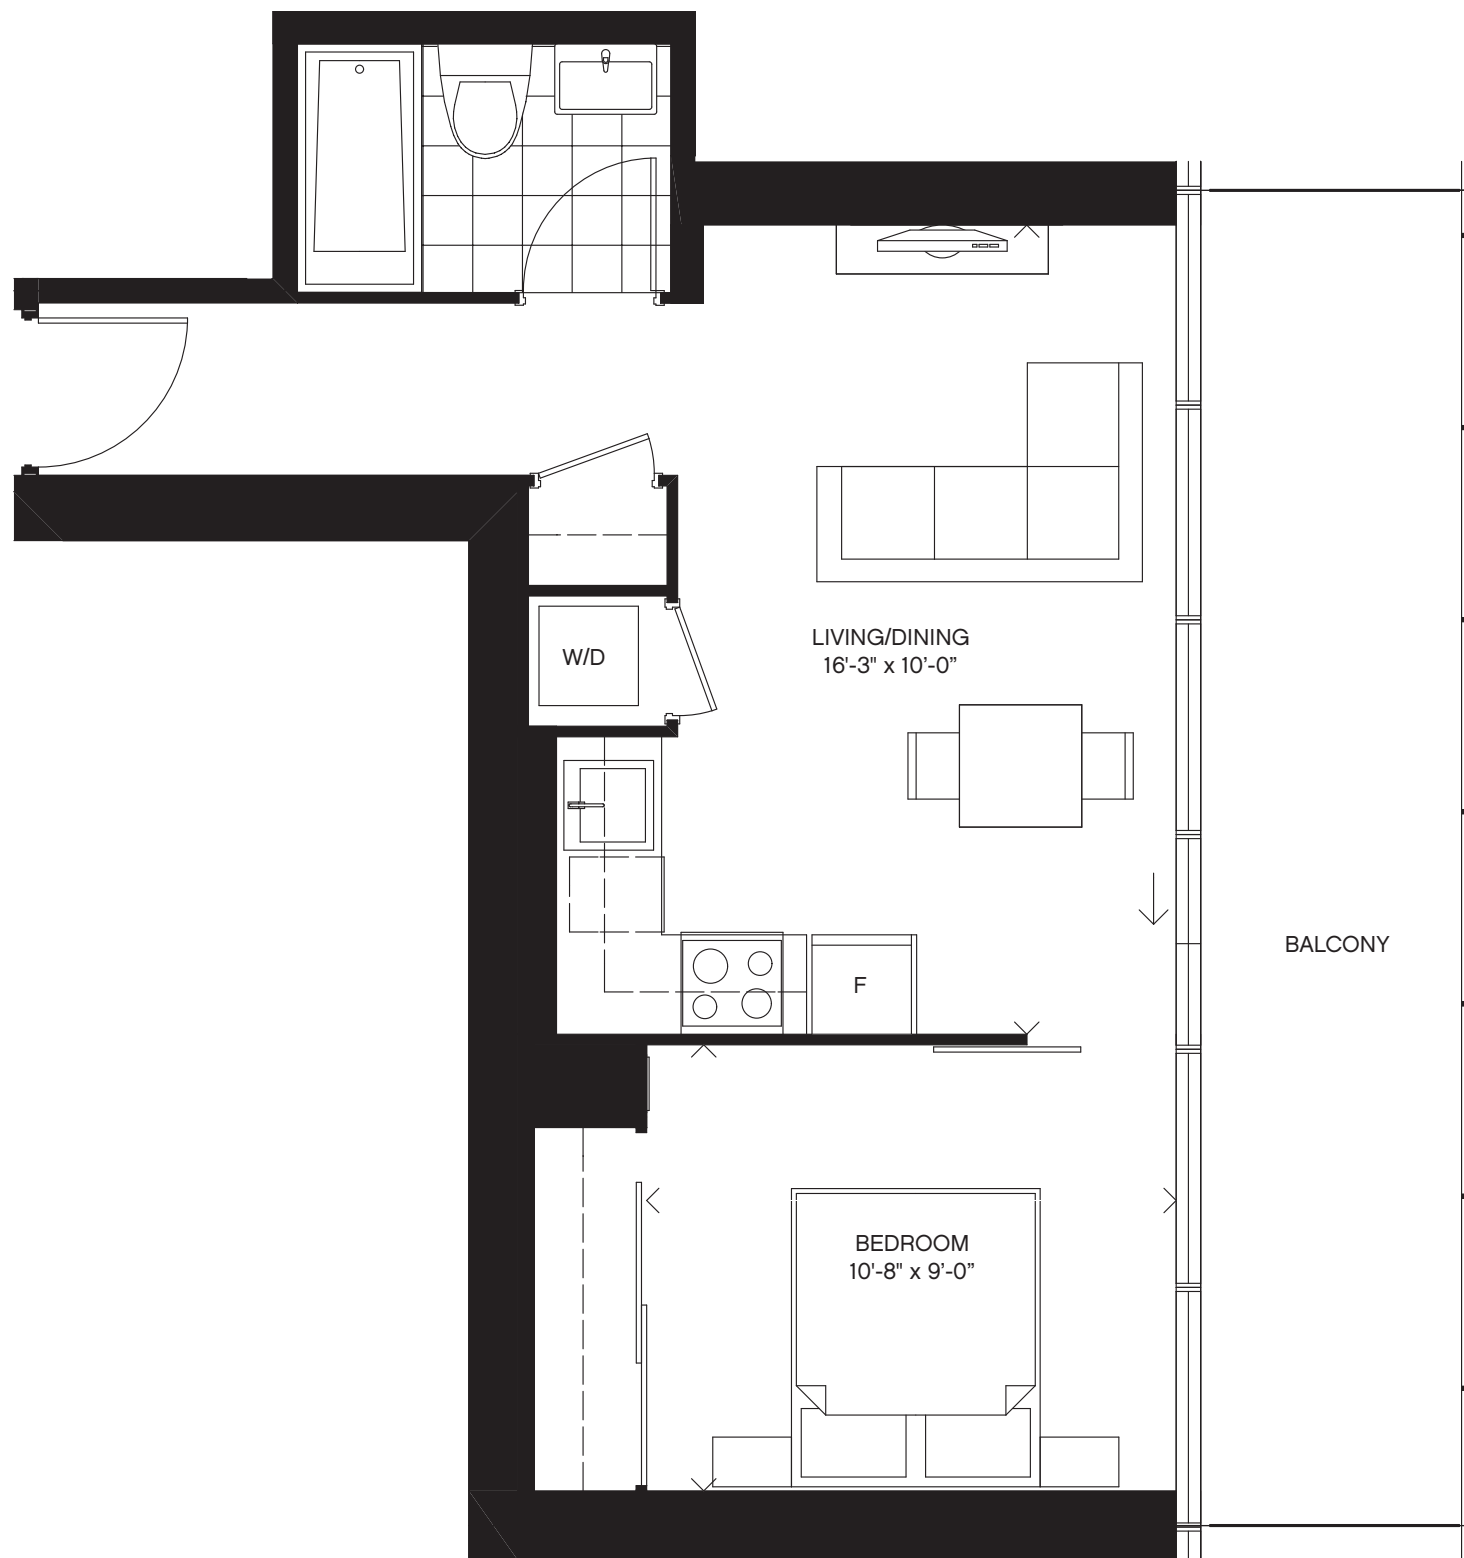

AMBER 1 bedroom

Suite: 480 sq.ft.

Balcony: 147 sq.ft.

Total: 627 sq.ft.

furnished by
MISSONI HOME

FLOORS 33-46

FLOORS 4-32

ALL DIMENSIONS ARE APPROXIMATE AND SUBJECT TO NORMAL CONSTRUCTION VARIANCES. DIMENSIONS MAY EXCEED THE USEABLE FLOOR AREA. SIZES AND SPECIFICATIONS SUBJECT TO CHANGE WITHOUT NOTICE. FURNITURE IS DISPLAYED FOR ILLUSTRATION PURPOSES ONLY AND DOES NOT NECESSARILY REFLECT THE ELECTRICAL PLAN FOR THE SUITE. SUITES ARE SOLD UNFURNISHED. E. & O. E.

Cresford
YOUR LIFE. YOUR STYLE.