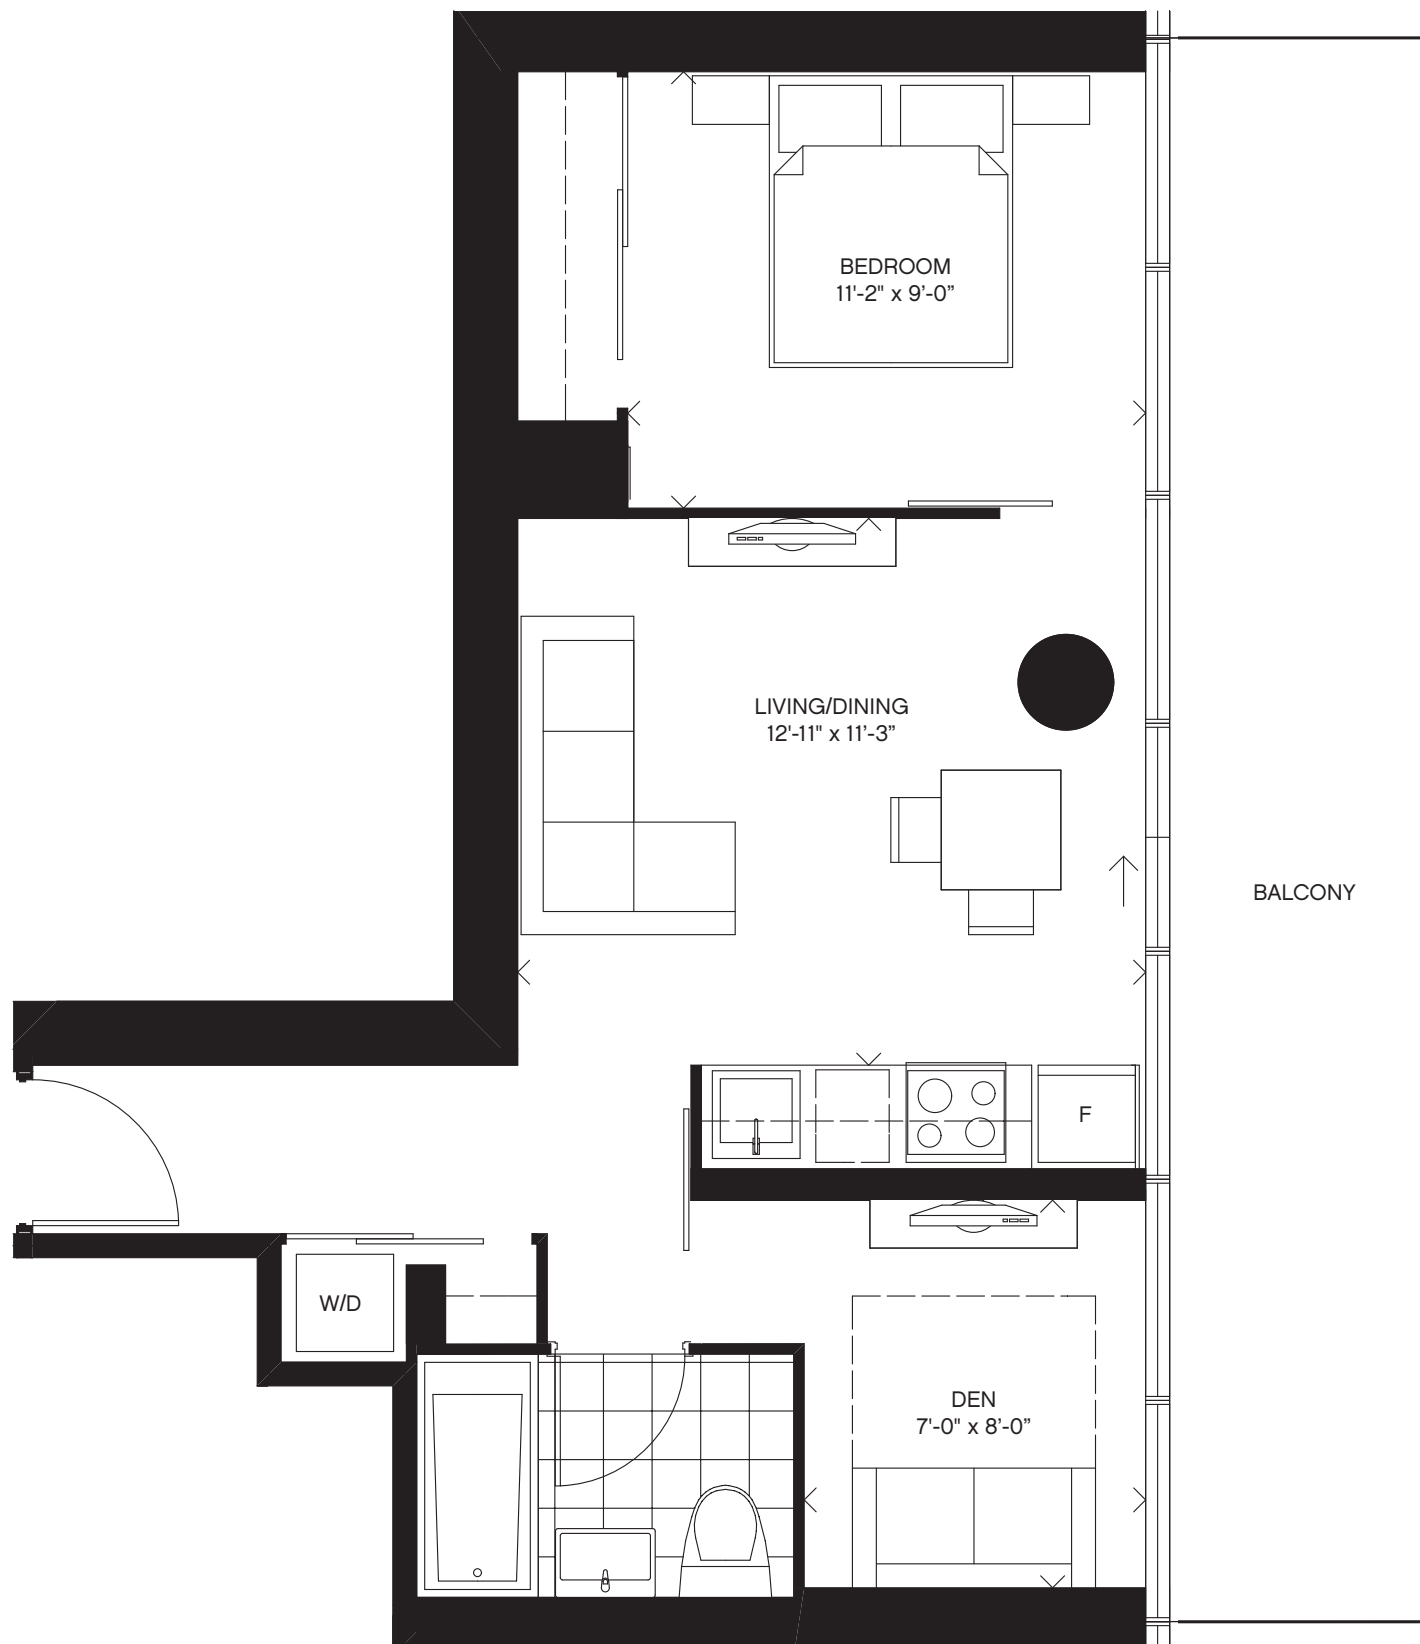

JADE 1 bedroom + den

Suite: 544 sq.ft.

Balcony: 178 sq.ft.

Total: 722 sq.ft.

furnished by
MISSONI HOME

FLOORS 4-46

ALL DIMENSIONS ARE APPROXIMATE AND SUBJECT TO NORMAL CONSTRUCTION VARIANCES. DIMENSIONS MAY EXCEED THE USEABLE FLOOR AREA. SIZES AND SPECIFICATIONS SUBJECT TO CHANGE WITHOUT NOTICE. FURNITURE IS DISPLAYED FOR ILLUSTRATION PURPOSES ONLY AND DOES NOT NECESSARILY REFLECT THE ELECTRICAL PLAN FOR THE SUITE. SUITES ARE SOLD UNFURNISHED. E. & O. E.

Cresford
YOUR LIFE. YOUR STYLE.