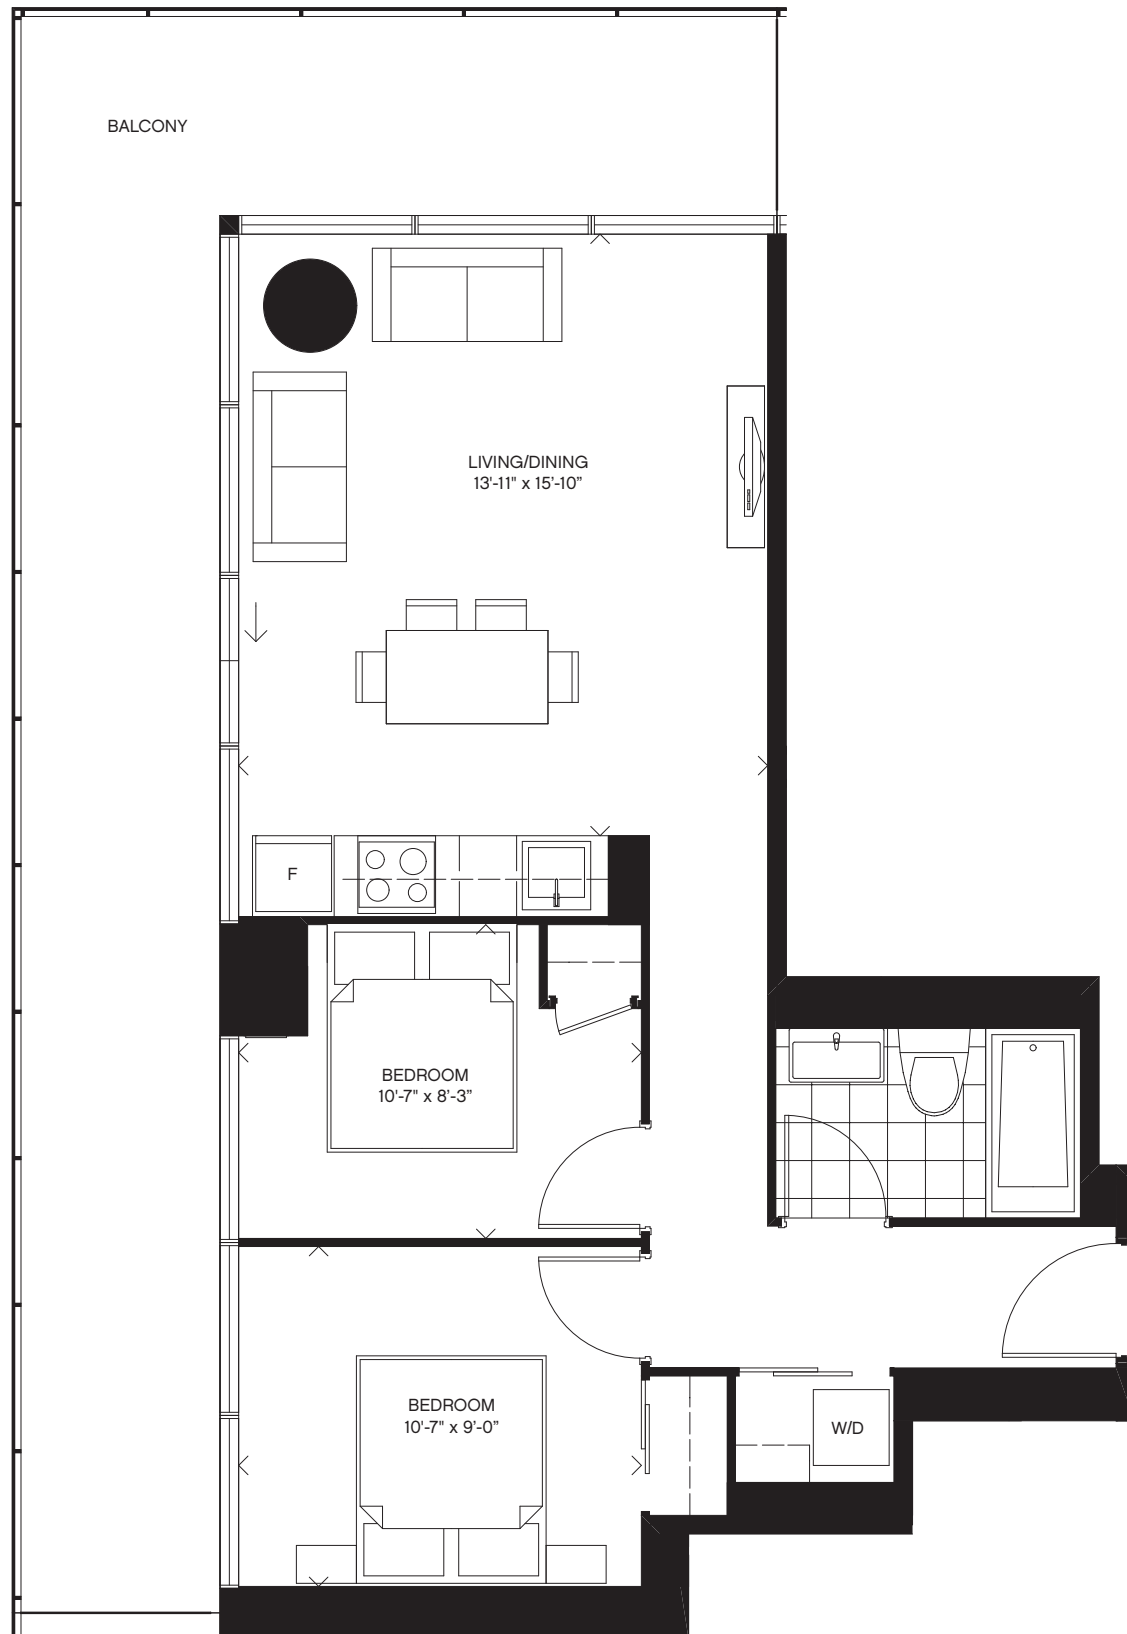

CORAL 2 bedroom

Suite: 641 sq.ft.

Balcony: 312 sq.ft.

Total: 953 sq.ft.

ALL DIMENSIONS ARE APPROXIMATE AND SUBJECT TO NORMAL CONSTRUCTION VARIANCES. DIMENSIONS MAY EXCEED THE USEABLE FLOOR AREA. SIZES AND SPECIFICATIONS SUBJECT TO CHANGE WITHOUT NOTICE. FURNITURE IS DISPLAYED FOR ILLUSTRATION PURPOSES ONLY AND DOES NOT NECESSARILY REFLECT THE ELECTRICAL PLAN FOR THE SUITE. SUITES ARE SOLD UNFURNISHED. E. & O. E.

Cresford
YOUR LIFE. YOUR STYLE.